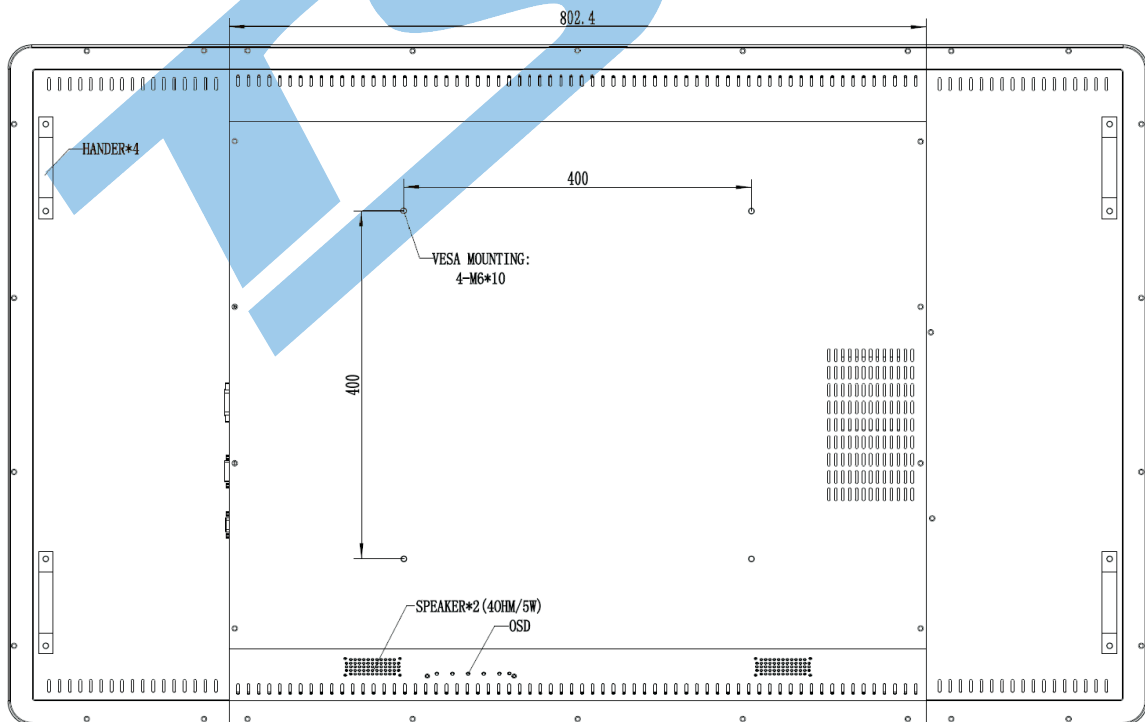

Product Drawing