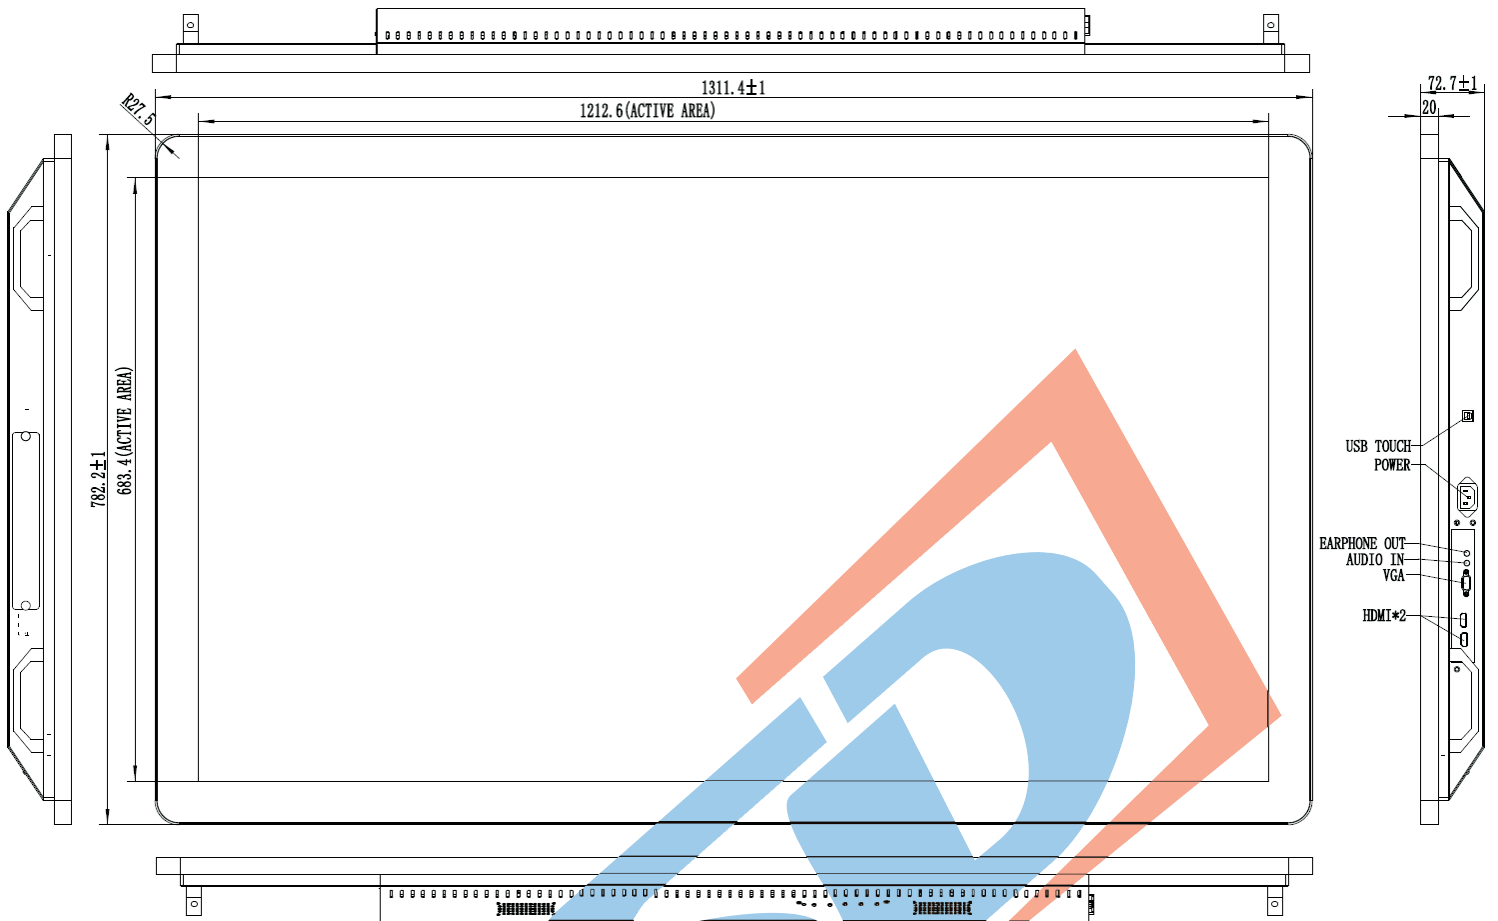

Product Drawing